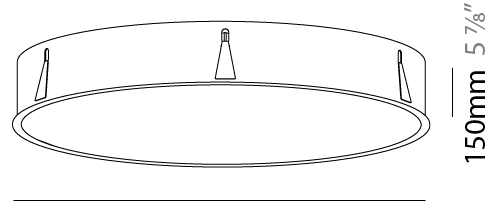

GENERAL

Series: Sign
Brand: Prolicht
Division: Architectural
Mounting Type: Recessed
Mounting Location: Ceiling
Subcategory: Ambient

PHYSICAL

Shape: Round
Diameter (mm): 970
Diameter (in): 38 ³/₁₆
Height (mm): 150
Height (in): 5 ⁷/₈
Ceiling Thickness (mm): 10 / 12 / 15 / 25
Ceiling Thickness (in): 3/8 or 1/2 or 9/16 or 1
Min. Recessing Depth (mm): 160
Min. Recessing Depth (in): 6 ⁵/₁₆
Light Distribution: Direct
Weight (kg): 16.545
Weight (lbs): 36.475
Diffuser: PMMA - Opal or Micro-Prism
Fixture Finish: SSR / BKV / CWI / CRY / HAB / UFT / ITA / RUA / FTG / MYG / LOD / PUS / FRO / FUP / KIA / POP / BLS / SPG / MEY / GOH / GUM / CHC / COM / ABZ / JAG / OBR / MOS / ROR
Fixture Material: Extruded Aluminum / Steel
Cut-out Measurements: 958mm / 37 11/16"

ELECTRICAL

Lamp Type: LED (Zhaga Standard)
Input Wattage (W): 129.8
Total Output Wattage (W): 111
Dimming: Tri-Mode (Non-Dimming and Phase Dimming (120Vac only) and 0-10V Dimming)
Driver Included: Yes
Driver Location: Integrated
Driver Type: Constant Current - Universal
Driver Class: Class 2
Input Voltage (V): 120 - 277
Constant Current (MA): 500

LED

Color Temperature (°K): 3000 / 4000
Max. Delivered Lumen (lm): 11450 / 12319 / 12570
CRI: >80 CRI
Lamp Life (hrs): 50000

OPTICAL

RATINGS AND CERTIFICATIONS

Certified By: Certified for North American Standards
IP rating: IP20

Ø 970mm 38 ³/₁₆"

150mm 5 ⁷/₈"