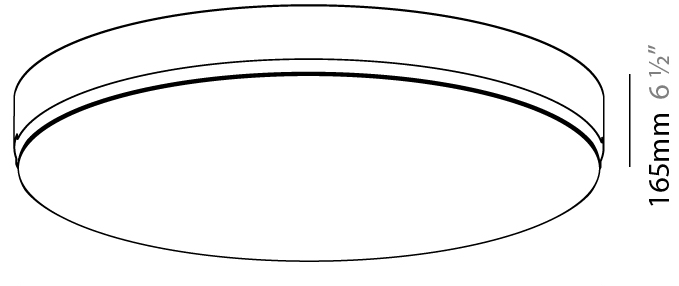

GENERAL

Series: Sign
Brand: Prolicht
Division: Architectural
Mounting Type: Trimless
Mounting Location: Ceiling
Subcategory: Ambient

PHYSICAL

Shape: Round
Diameter (mm): 630
Diameter (in): 24 13/16
Height (mm): 165
Height (in): 6 1/2
Light Distribution: Direct
Weight (kg): 8.3
Weight (lbs): 18.298
Diffuser: PMMA - Opal
Fixture Material: Extruded Aluminum / Steel
Cut-out Measurements: 655mm / 25 13/16"
Upon Request: Unique Sizes Unique Ceiling Thickness Unique Mounting Depth Spot Inserts

ELECTRICAL

Lamp Type: LED (Zhaga Standard)
Input Wattage (W): 66.5
Total Output Wattage (W): 57
Dimming: [Tri-Mode (Non-Dimming and Phase Dimming (120Vac only) and 0-10V Dimming)](#)
Driver Included: Yes
Driver Location: Integrated
Driver Type: Constant Current - Universal
Driver Class: Class 2
Input Voltage (V): 120 - 277
Constant Current (MA): 500

LED

[Color Temperature (°K): 2700 / 3000 / 3500 / 4000](#)
Max. Delivered Lumen (lm): 5535 / 6194 / 6358 / 6594
Nominal Lumen (lm): 7410 / 8292 / 8512 / 8828
CRI: >80 CRI
Efficiency (%): 65% (5mm Perspex)|74%
Lamp Life (hrs): 50000
Upon Request: RGB-W Tunable White Special Color Temperature CRI90

OPTICAL

RATINGS AND CERTIFICATIONS

Certified By: Certified for North American Standards
IP rating: IP20

Ø 630mm 24 13/16"

165mm 6 1/2"

655mm
25 13/16"