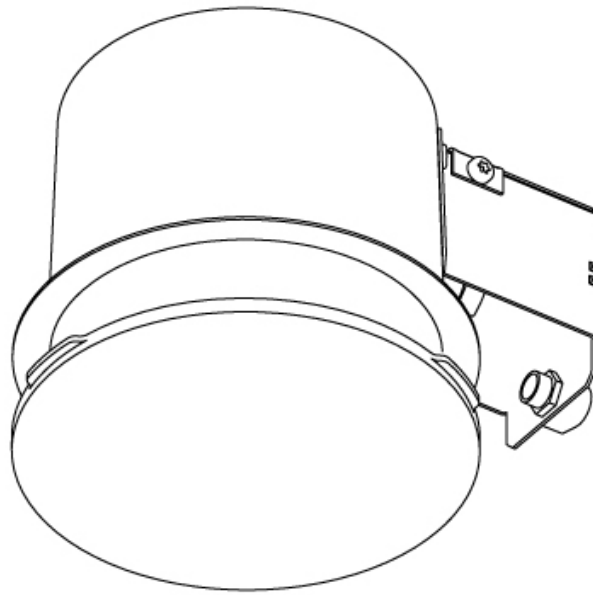

SIGN TRIMLESS

A37669-

PROJECT	_____
TYPE	_____
SPECIFIER	_____
QUANTITY	_____
DATE	_____