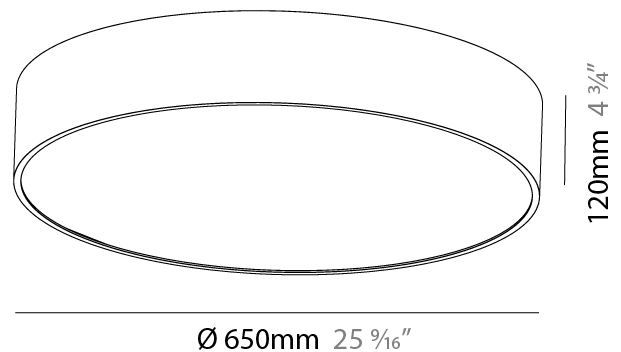

1. To build a product code in our configurator select the specify button on the base model # product page
2. To build a manual product code on this datasheet choose from the options listed below in blue font and add the suffix to the base model #

GENERAL

Series: Sign
Brand: Prolicht
Division: Architectural
Mounting Type: Surface
Mounting Location: Ceiling
Subcategory: Ambient

PHYSICAL

Shape: Round
Diameter (mm): 650
Diameter (in): 25 ⁹/₁₆
Height (mm): 120
Height (in): 4 ³/₄
Light Distribution: Direct
Weight (kg): 8.4
Weight (lbs): 18.518
Diffuser: PMMA - Opal or Micro-Prism
Fixture Finish: SSR / BKV / CWI / CRY / HAB / UFT / ITA / RUA / FTG / MYG / LOD / PUS / FRO / FUP / KIA / POP / BLS / SPG / MEY / GOH / GUM / CHC / COM / ABZ / JAG / OBR / MOS / ROR
Fixture Material: Extruded Aluminum / Steel

ELECTRICAL

Lamp Type: LED (Zhaga Standard)
Input Wattage (W): 66.5
Total Output Wattage (W): 57
Dimming: Tri-Mode (Non-Dimming and Phase Dimming (120Vac only) and 0-10V Dimming)
Driver Included: Yes
Driver Location: Integrated
Driver Type: Constant Current - Universal
Driver Class: Class 2
Input Voltage (V): 120 - 277
Constant Current (MA): 500

LED

Color Temperature (°K): 2700 / 3000 / 3500 / 4000
Max. Delivered Lumen (lm): 5880 / 6360 / 6450
CRI: >80 CRI
Efficiency (%): 73
Lamp Life (hrs): 50000

OPTICAL

RATINGS AND CERTIFICATIONS

Certified By: Certified for North American Standards
IP rating: IP20